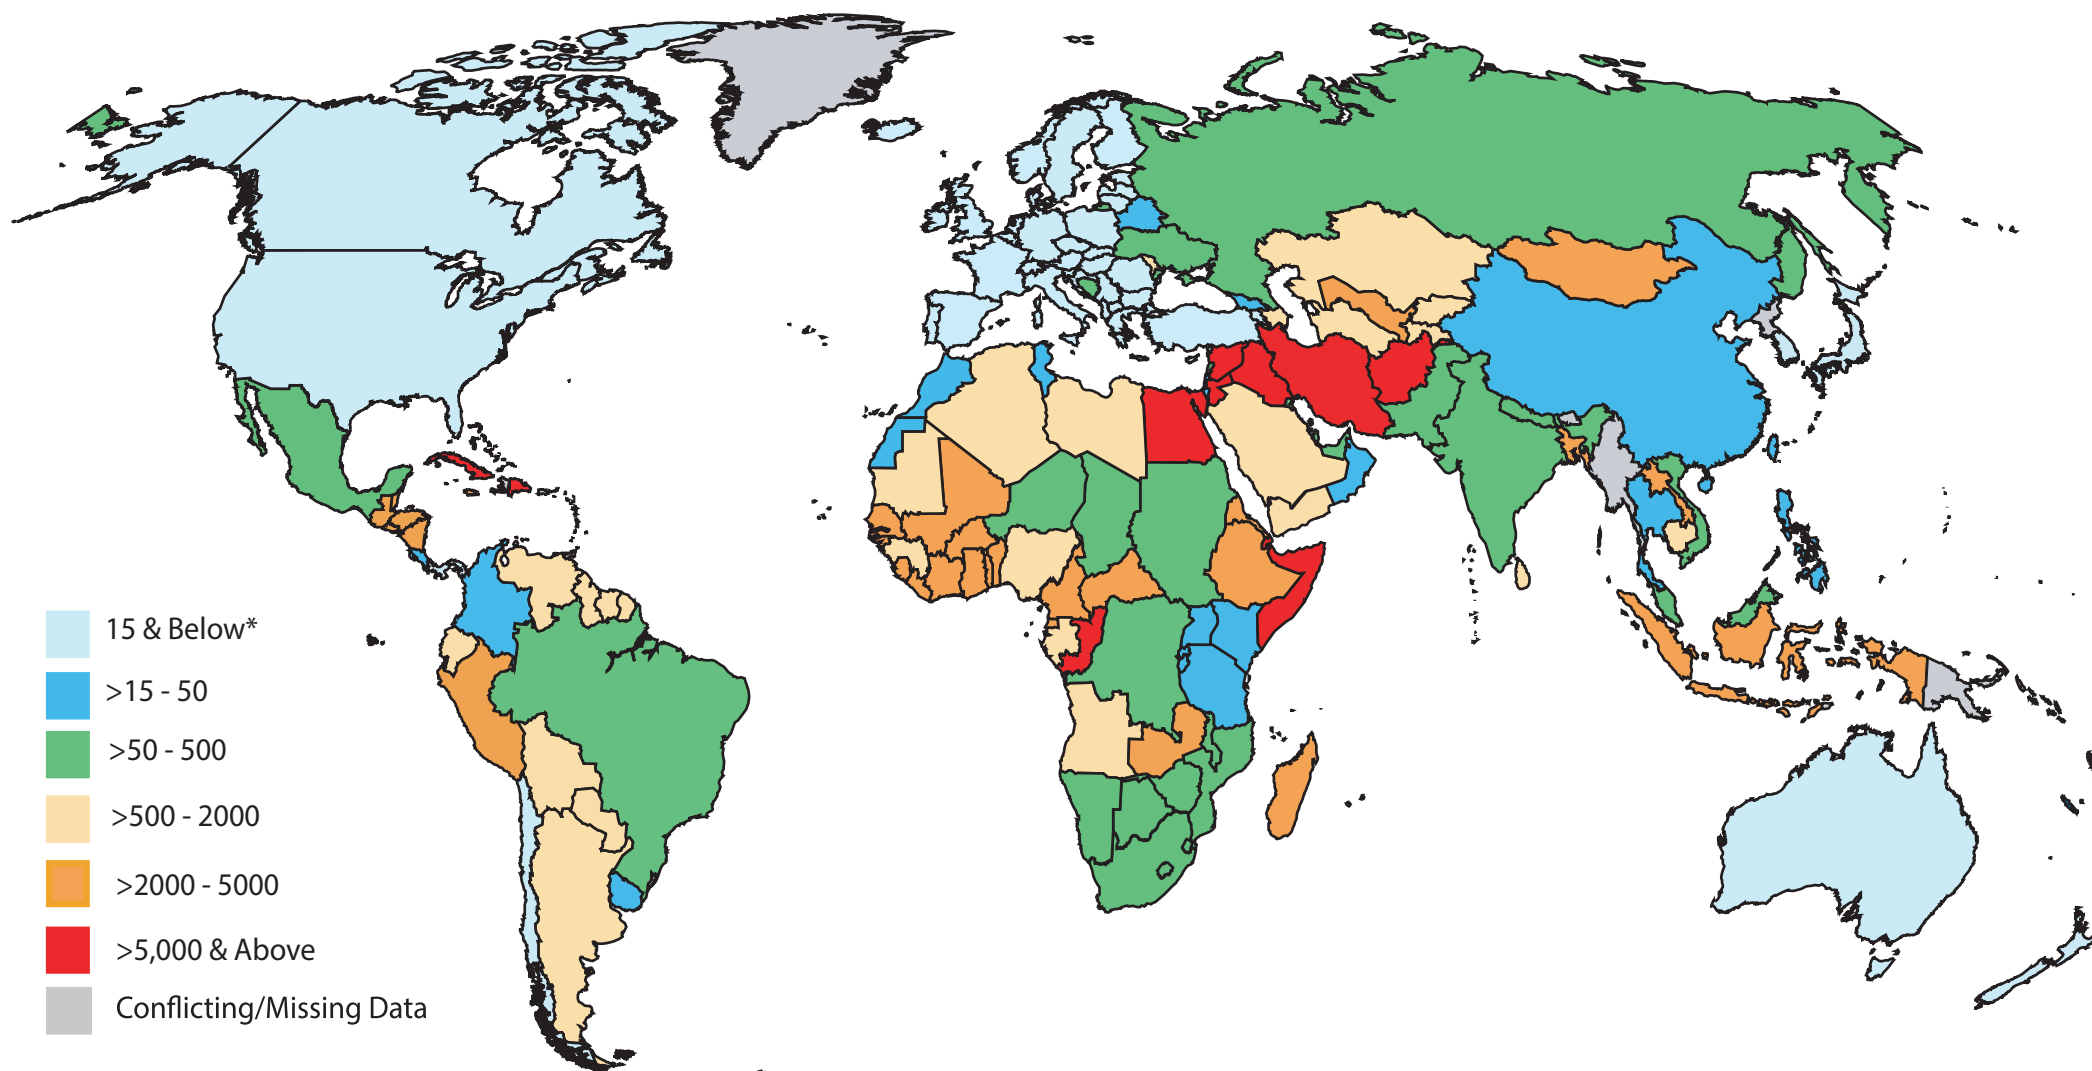

## Diesel Fuel Sulphur Levels: Global Status June 2015

\* Information in parts per million (ppm)

For additional details and comments per country, visit [www.unep.org/transport/pcf/](http://www.unep.org/transport/pcf/)